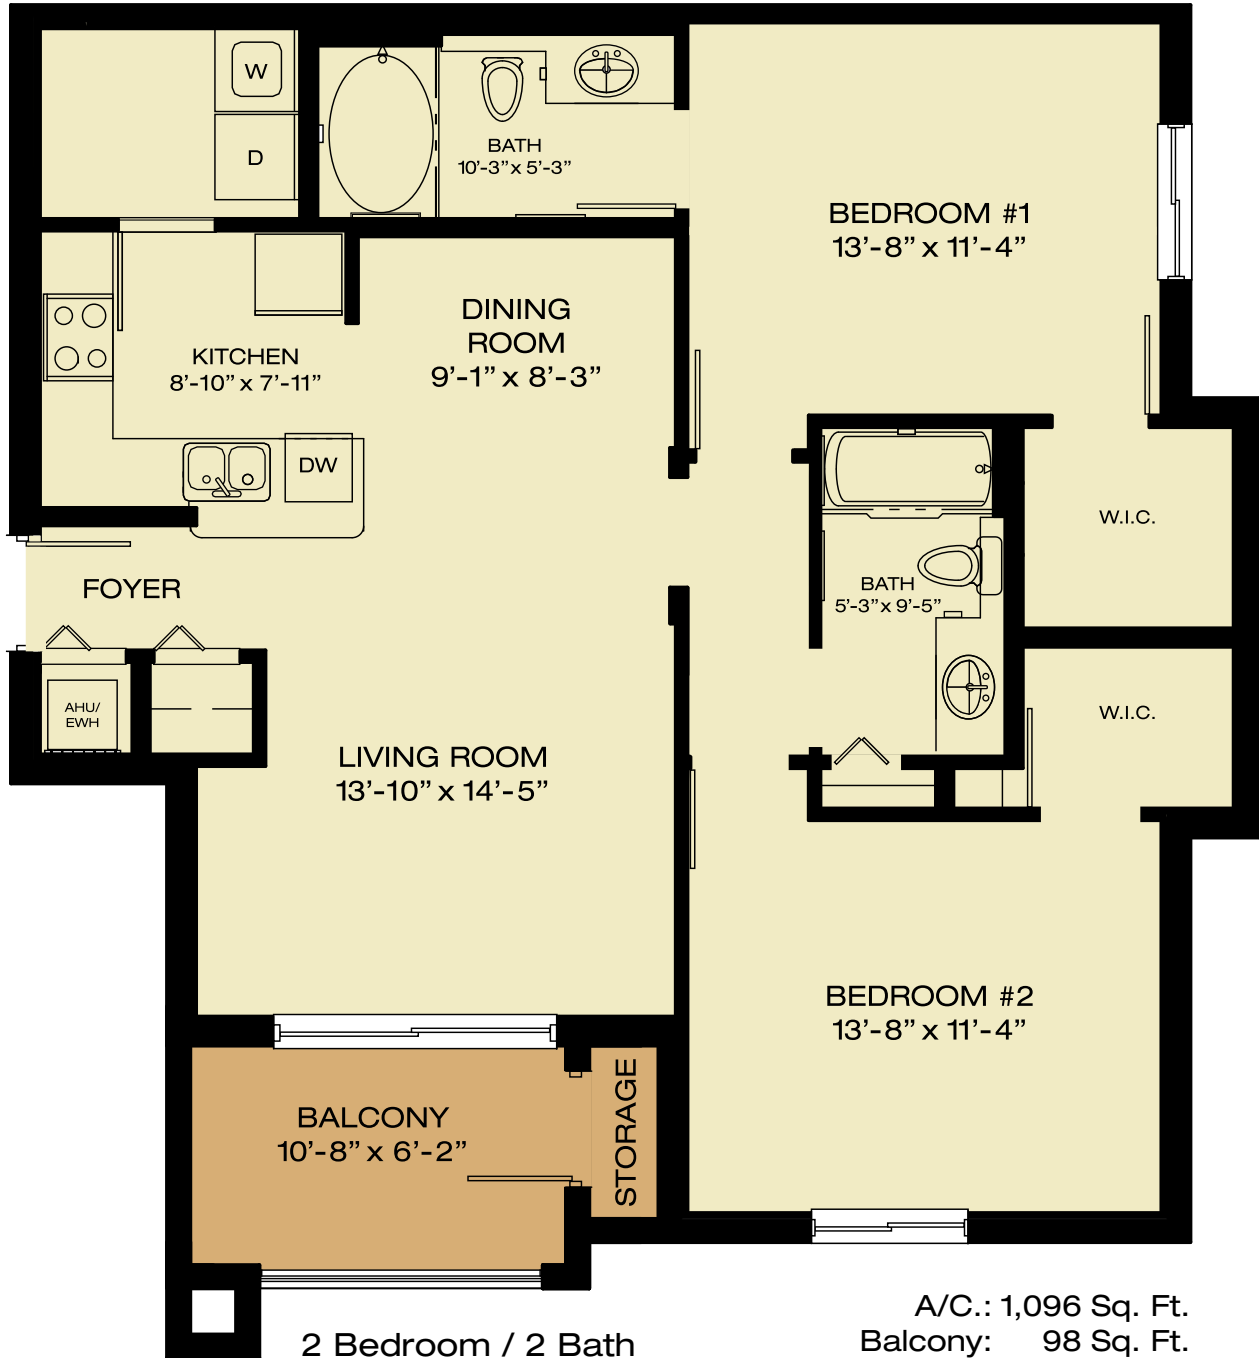

# The Palmetto

A/C.: 1,096 Sq. Ft.  
Balcony: 98 Sq. Ft.  
**TOTAL: 1,194 Sq. Ft.**

*The Villas*  
AT EMERALD DUNES