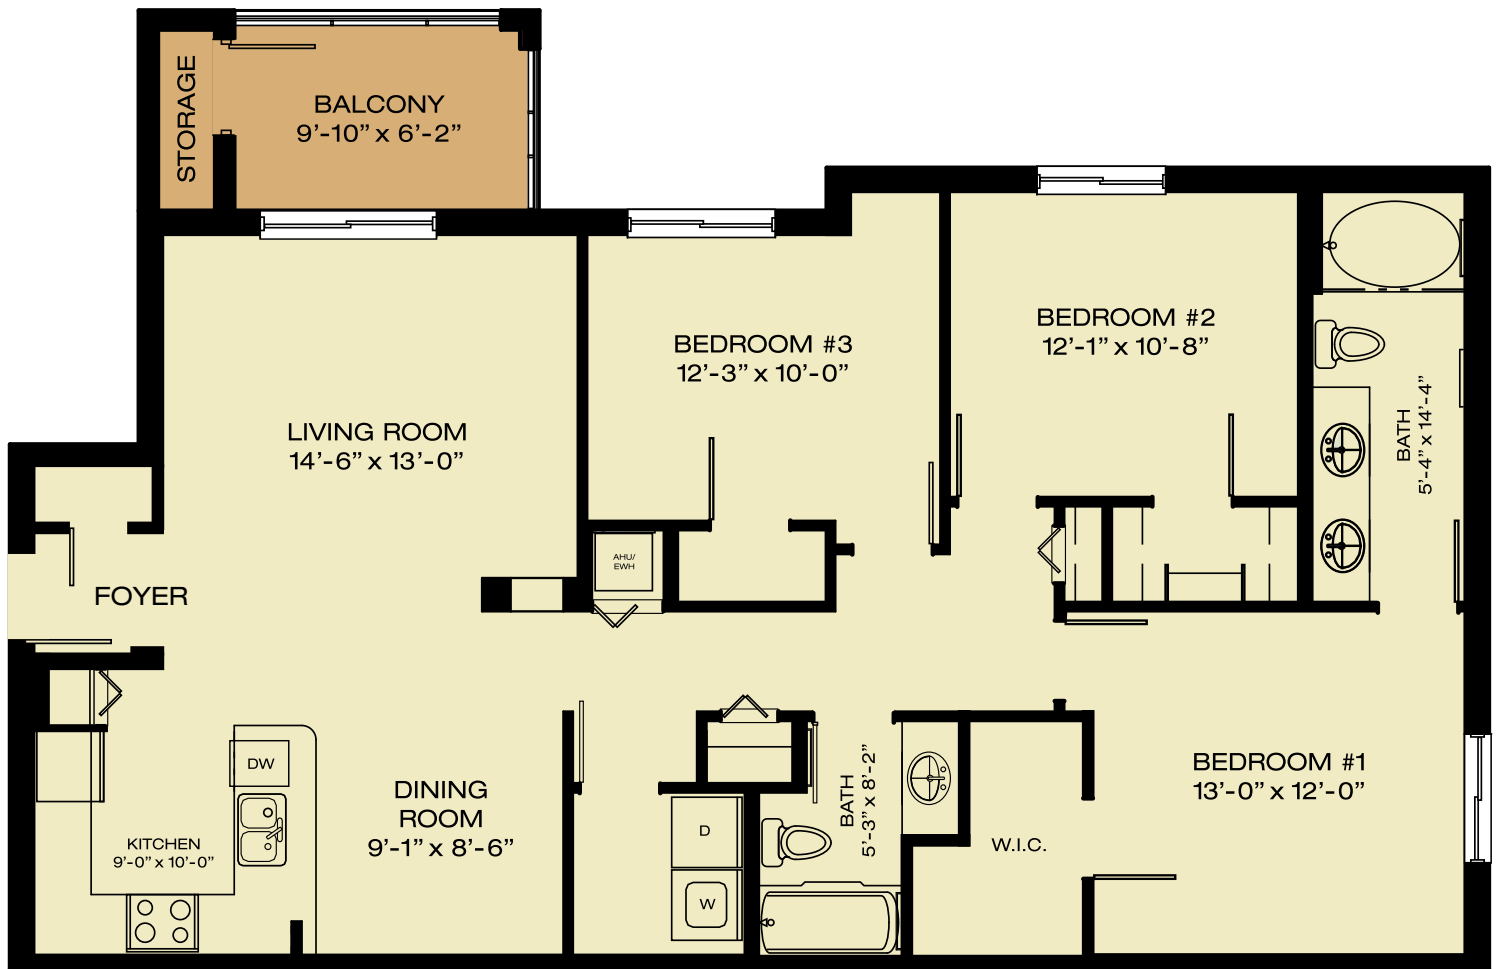

The Cypress

3 Bedroom / 2 Bath

A/C.: 1,390 Sq. Ft.
 Balcony: 75 Sq. Ft.
 TOTAL: 1,465 Sq. Ft.

The Villas
 AT EMERALD DUNES